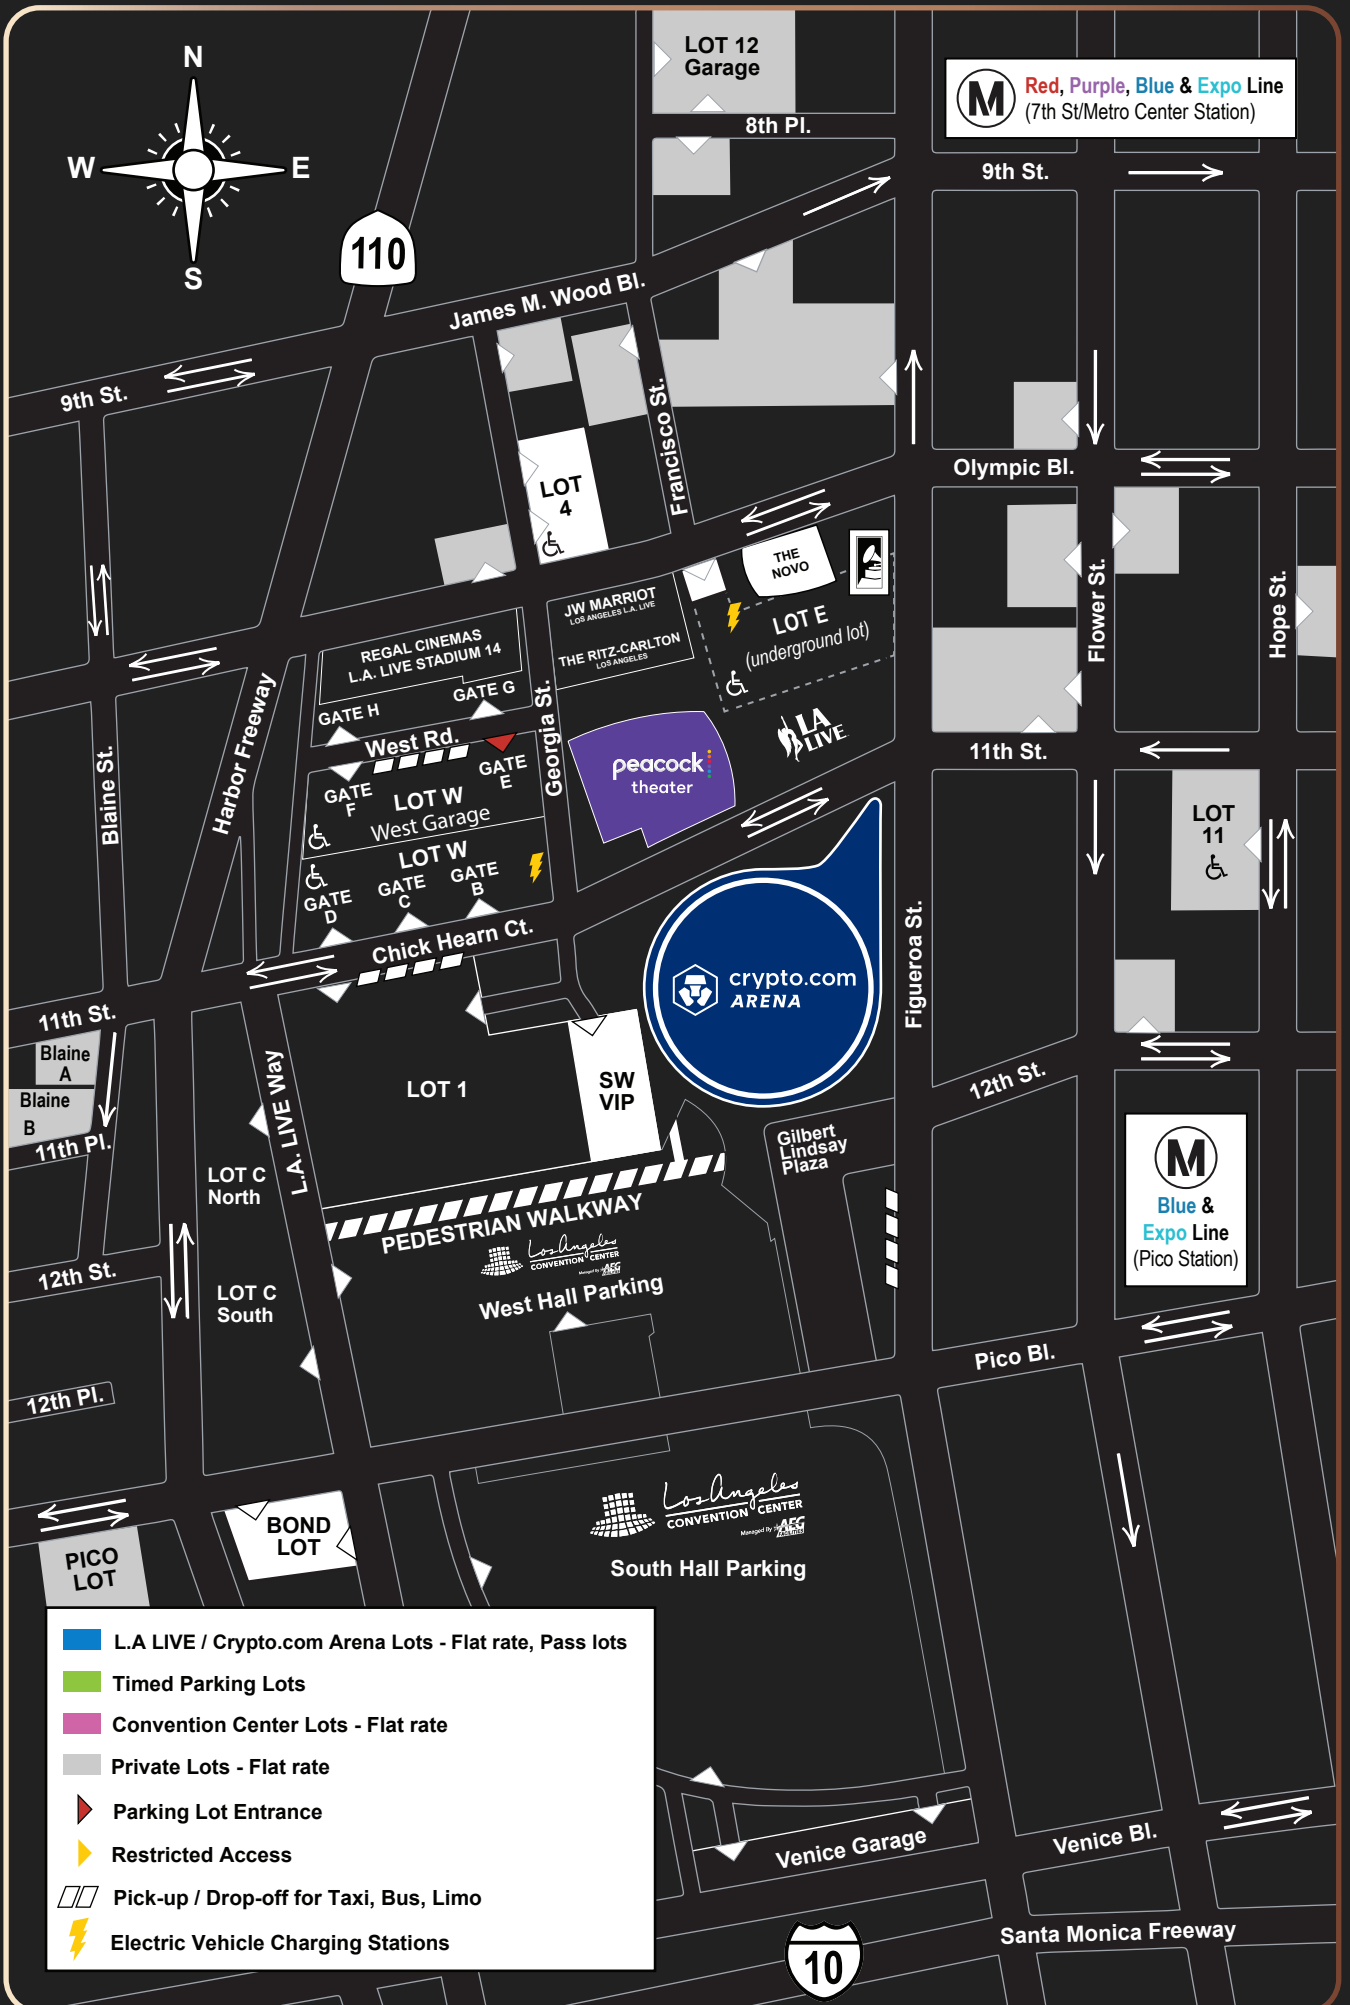

General Parking Map

crypto.com ARENA PREMIUM

- L.A LIVE / Crypto.com Arena Lots - Flat rate, Pass lots
- Timed Parking Lots
- Convention Center Lots - Flat rate
- Private Lots - Flat rate
- ▶ Parking Lot Entrance
- ▶ Restricted Access
- Pick-up / Drop-off for Taxi, Bus, Limo
- ⚡ Electric Vehicle Charging Stations